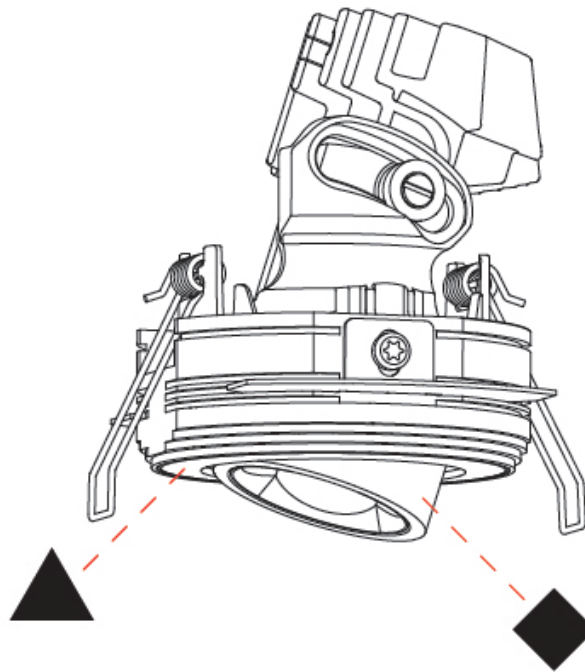

OIKO PRO ROUND ADJUSTABLE TRIMLESS

A35817-

PROJECT

TYPE

SPECIFIER

QUANTITY

DATE

A