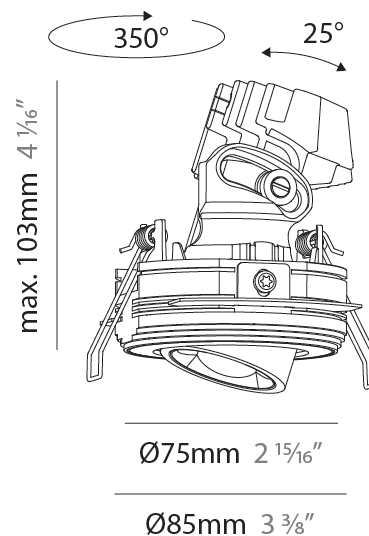

PHYSICAL

Aperture Sizes - Downlights: 1"
Shape: Round
Diameter (mm): 75
Diameter (in): 2 15/16
Height (mm): 103
Height (in): 4 1/16
Ceiling Thickness (mm): 10 / 12.5 / 15 / 25
Ceiling Thickness (in): 3/8 or 1/2 or 9/16 or 1
Min. Recessing Depth (mm): 115
Min. Recessing Depth (in): 4 1/2
Diffuser: Lens Pack - Spread Lens / Linear Spread Lens / Honeycomb Louver
Fixture Finish: SSR / BKV / CWI / CRY / HAB / UFT / ITA / RUA / FTG / MYG / LOD / PUS / FRO / FUP / KIA / POP / BLS / SPG / MEY / GOH / CHC / COM / ABZ / JAG / OBR / MOS / ROR
Fixture Material: Aluminum Die Cast
Cut-out Measurements: D. 86mm / 3 3/8"

ELECTRICAL

Lamp Type: LED (Zhaga Standard)
Input Wattage (W): 16
Total Output Wattage (W): 14.6
Dimming: Tri-Mode (Non-Dimming and Phase Dimming (120Vac only) and 0-10V Dimming)
Driver Included: No
Driver Location: Recessed Housing
Driver Type: Constant Current - Universal
Driver Class: Class 2
Input Voltage (V): 120 - 277
Constant Current (MA): 350

LED

Number of LEDs: 1
Color Temperature (°K): 2700 / 3000 / 3500 / 4000
Max. Delivered Lumen (lm): 1375 / 1462 / 1531 / 1545
Nominal Lumen (lm): 1566 / 1665 / 1743 / 1759
CRI: >90 CRI
Lamp Life (hrs): 50000

OPTICAL

Reflector°: 50
Adjustability: Rotational 350° / Tilt 25°

RATINGS AND CERTIFICATIONS

Certified By: Certified for North American Standards
IP rating: IP20