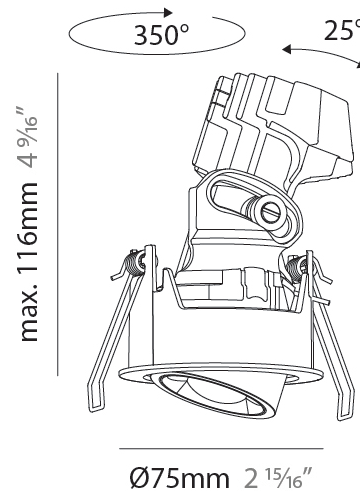

PHYSICAL

Aperture Sizes - Downlights: 1"
Shape: Round
Diameter (mm): 75
Diameter (in): 2 ¹⁵/₁₆
Height (mm): 112
Height (in): 4 ⁷/₁₆
Ceiling Thickness (mm): 1 - 25
Ceiling Thickness (in): 1/16 - 1 3/16
Min. Recessing Depth (mm): 120
Min. Recessing Depth (in): 4 ³/₄
Weight (kg): 0.276
Fixture Finish: SSR / BKV / CWI / CRY / HAB / UFT / ITA / RUA / FTG / MYG / LOD / PUS / FRO / FUP / KIA / POP / BLS / SPG / MEY / GOH / CHC / COM / ABZ / JAG / OBR / MOS / ROR
Fixture Material: Aluminum Die Cast
Cut-out Measurements: D. 86mm / 3 3/8"

ELECTRICAL

Lamp Type: LED (Zhaga Standard)
Input Wattage (W): 16
Total Output Wattage (W): 14.6
Dimming: Tri-Mode (Non-Dimming and Phase Dimming (120Vac only) and 0-10V Dimming)
Driver Included: No
Driver Location: Recessed Housing
Driver Type: Constant Current - Universal
Driver Class: Class 2
Input Voltage (V): 120 - 277
Constant Current (MA): 350

LED

Number of LEDs: 1
Color Temperature (°K): 2700 / 3000 / 3500 / 4000
Max. Delivered Lumen (lm): 1067 / 1150 / 1217 / 1220
Nominal Lumen (lm): 1393 / 1501 / 1589 / 1592
CRI: >90 CRI
Lamp Life (hrs): 50000

OPTICAL

Reflector°: 14
Adjustability: Rotational 350° / Tilt 25°

RATINGS AND CERTIFICATIONS

Certified By: Certified for North American Standards
IP rating: IP20